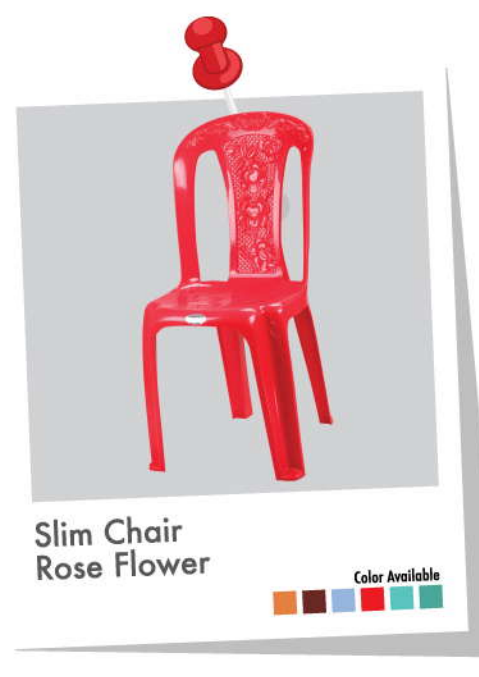

Slim Chair
Oporajita Flower

Slim Chair
Rose Flower

Color Available