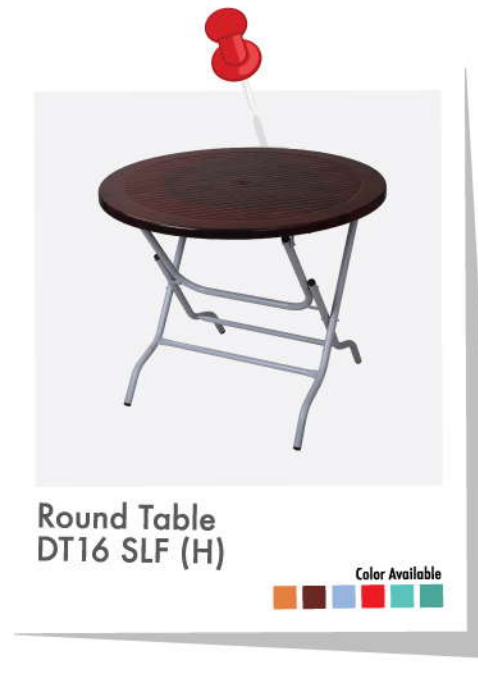

STRONG, DURABLE AND INNOVATIVE DESIGN.

Dining Table
Plastic Leg

Color Available

Dining Table
DT01 SLF (H)

Color Available

Center Table

Color Available

President Chair- Stick
CH 555

Color Available

President Chair - Flower
CH 550

Color Available

King Chair
CH 502

Color Available

Round Table
Plastic Leg

Color Available

Round Table
DT16 SLF (H)

Color Available

Tea Table

Color Available

Garden Chair
SunFlower

Color Available

Garden Chair
Bamboo

Color Available

Garden Chair
China Flower