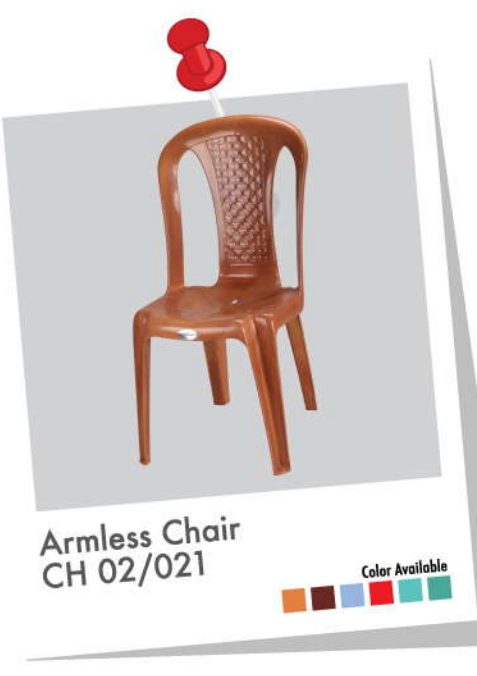

Color Available

Baby Chair
Doraemon, King
Tom & Jerry, Meena

Color Available

Modern Chair

Color Available

Medium Net Stool
Pati

Color Available

Medium Net Stool
Love

Color Available

Delux Stool
Big & Small

Color Available

Armless Chair
CH 024

Color Available

Armless Chair
CH 02/021

Color Available

Stick Chair
CH 53

Color Available

High Net Stool
Love

Color Available

High Net Stool
Pati

Color Available

Square Stool

Color Available

Decorator Chair
Love