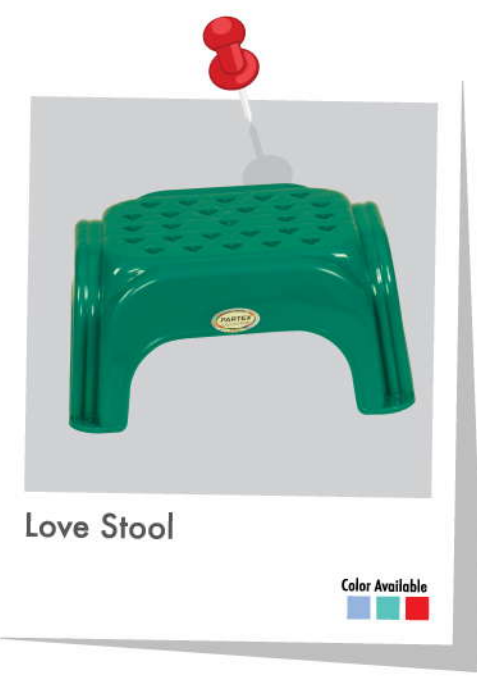

Color Available

President Chair - Flower
CH 550

Color Available

King Chair
CH 502

Color Available

Round Table
Plastic Leg

Color Available

Round Table
DT16 SLF (H)

Color Available

Tea Table

Color Available

Garden Chair
SunFlower

Color Available

Garden Chair
Bamboo

Color Available

Garden Chair
China Flower

Color Available

Love Stool

Color Available

Thai Short Stool

Color Available

Short Stool

Color Available

Relax Chair
CH 460